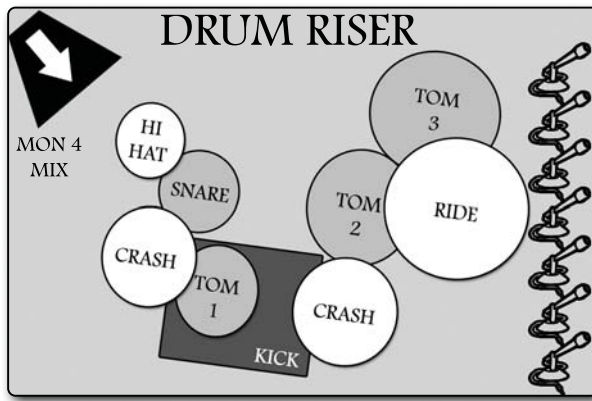

LEGEND

-  MICROPHONE
-  DI
-  AMP/SPEAKER
-  POWER OUTLET
-  MONITOR MIX

NOTE: LEFT-HANDED DRUMMER!

KICK
SNARE
TOM 1
TOM 2
TOM 3
HI HAT
OH

1: PLEASE BEGIN WITH NO INSTRUMENTS OR VOCAL EFFECTS IN FRONT-LINE MONITORS

2: CENTER STAGE AND STAGE RIGHT BOTH SING LEAD VOCAL. STAGE LEFT VOCAL PERFORMS INTEGRAL VOCAL HARMONIES AND OCCASIONAL LEAD VOCAL ~ PLEASE BE AWARE!

3: VOCAL HARMONIES ARE A BIG PART OF WHAT WE DO ~ PLEASE BALANCE F.O.H. ACCORDINGLY